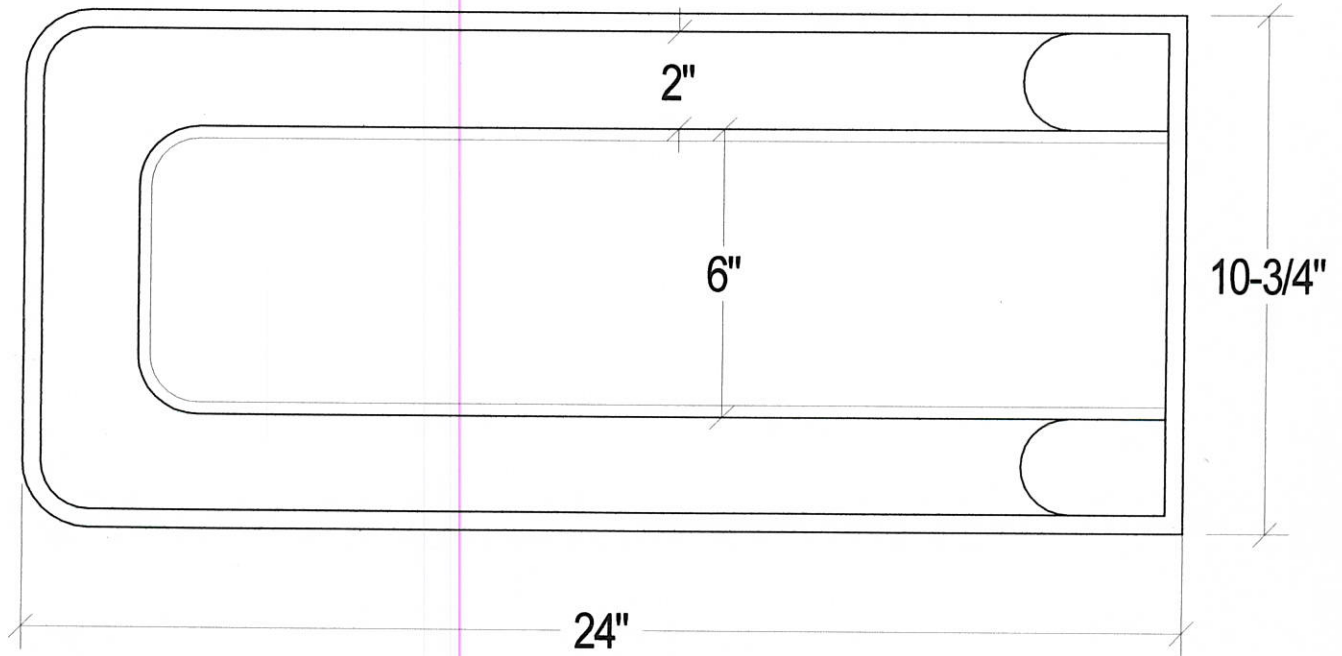

COMMERCIAL CONCRETE PRODUCTS, INC.

PLAN VIEW

SIDE VIEW

DISCHARGE END VIEW

24" x 10-3/4" x 3"
SPLASH BLOCK