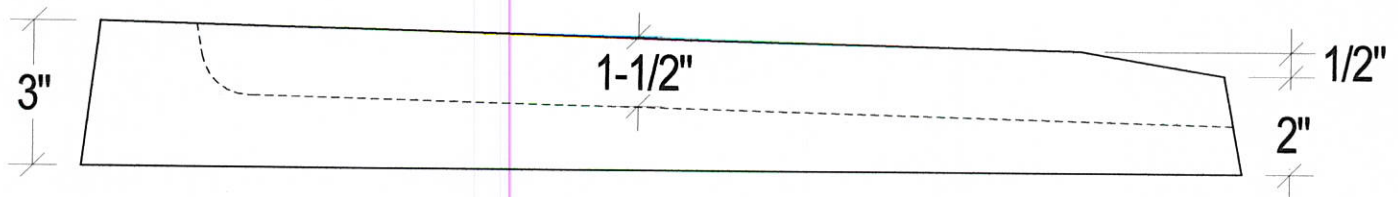

COMMERCIAL CONCRETE PRODUCTS, INC.

PLAN VIEW

SIDE VIEW

DISCHARGE END VIEW

24" x 10-3/4" x 3"
SPLASH BLOCK