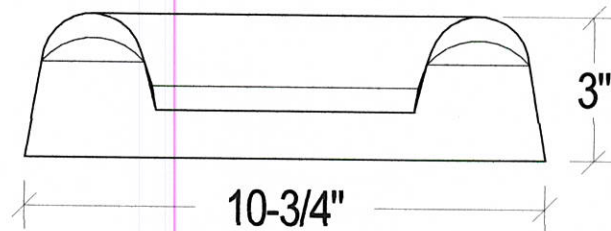

COMMERCIAL CONCRETE PRODUCTS, INC.

PLAN VIEW

SIDE VIEW

DISCHARGE END VIEW

24" x 10-3/4" x 3"
SPLASH BLOCK