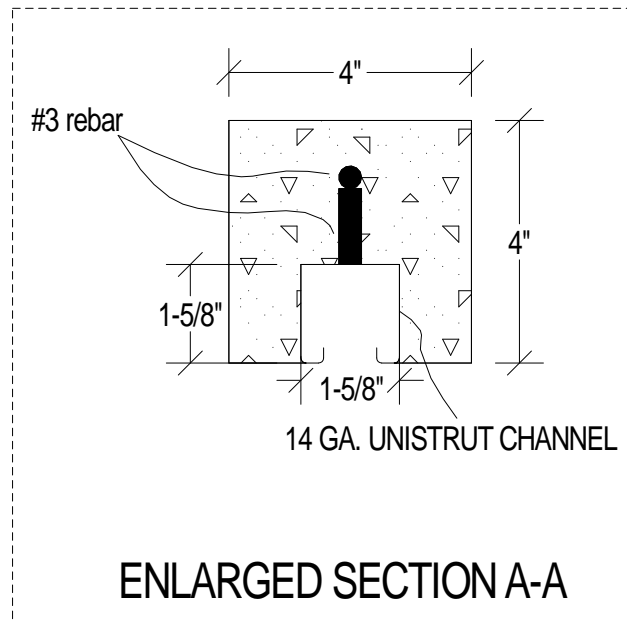

FRONT VIEW

SIDE VIEW

COLOR: GREY
5000 PSI CONCRETE

3 sides form finish one side hand trowel finish

SCALE: NTS

COMMERCIAL CONCRETE PRODUCTS, INC.

TIME SAVER POST
 with UniStrut Channel